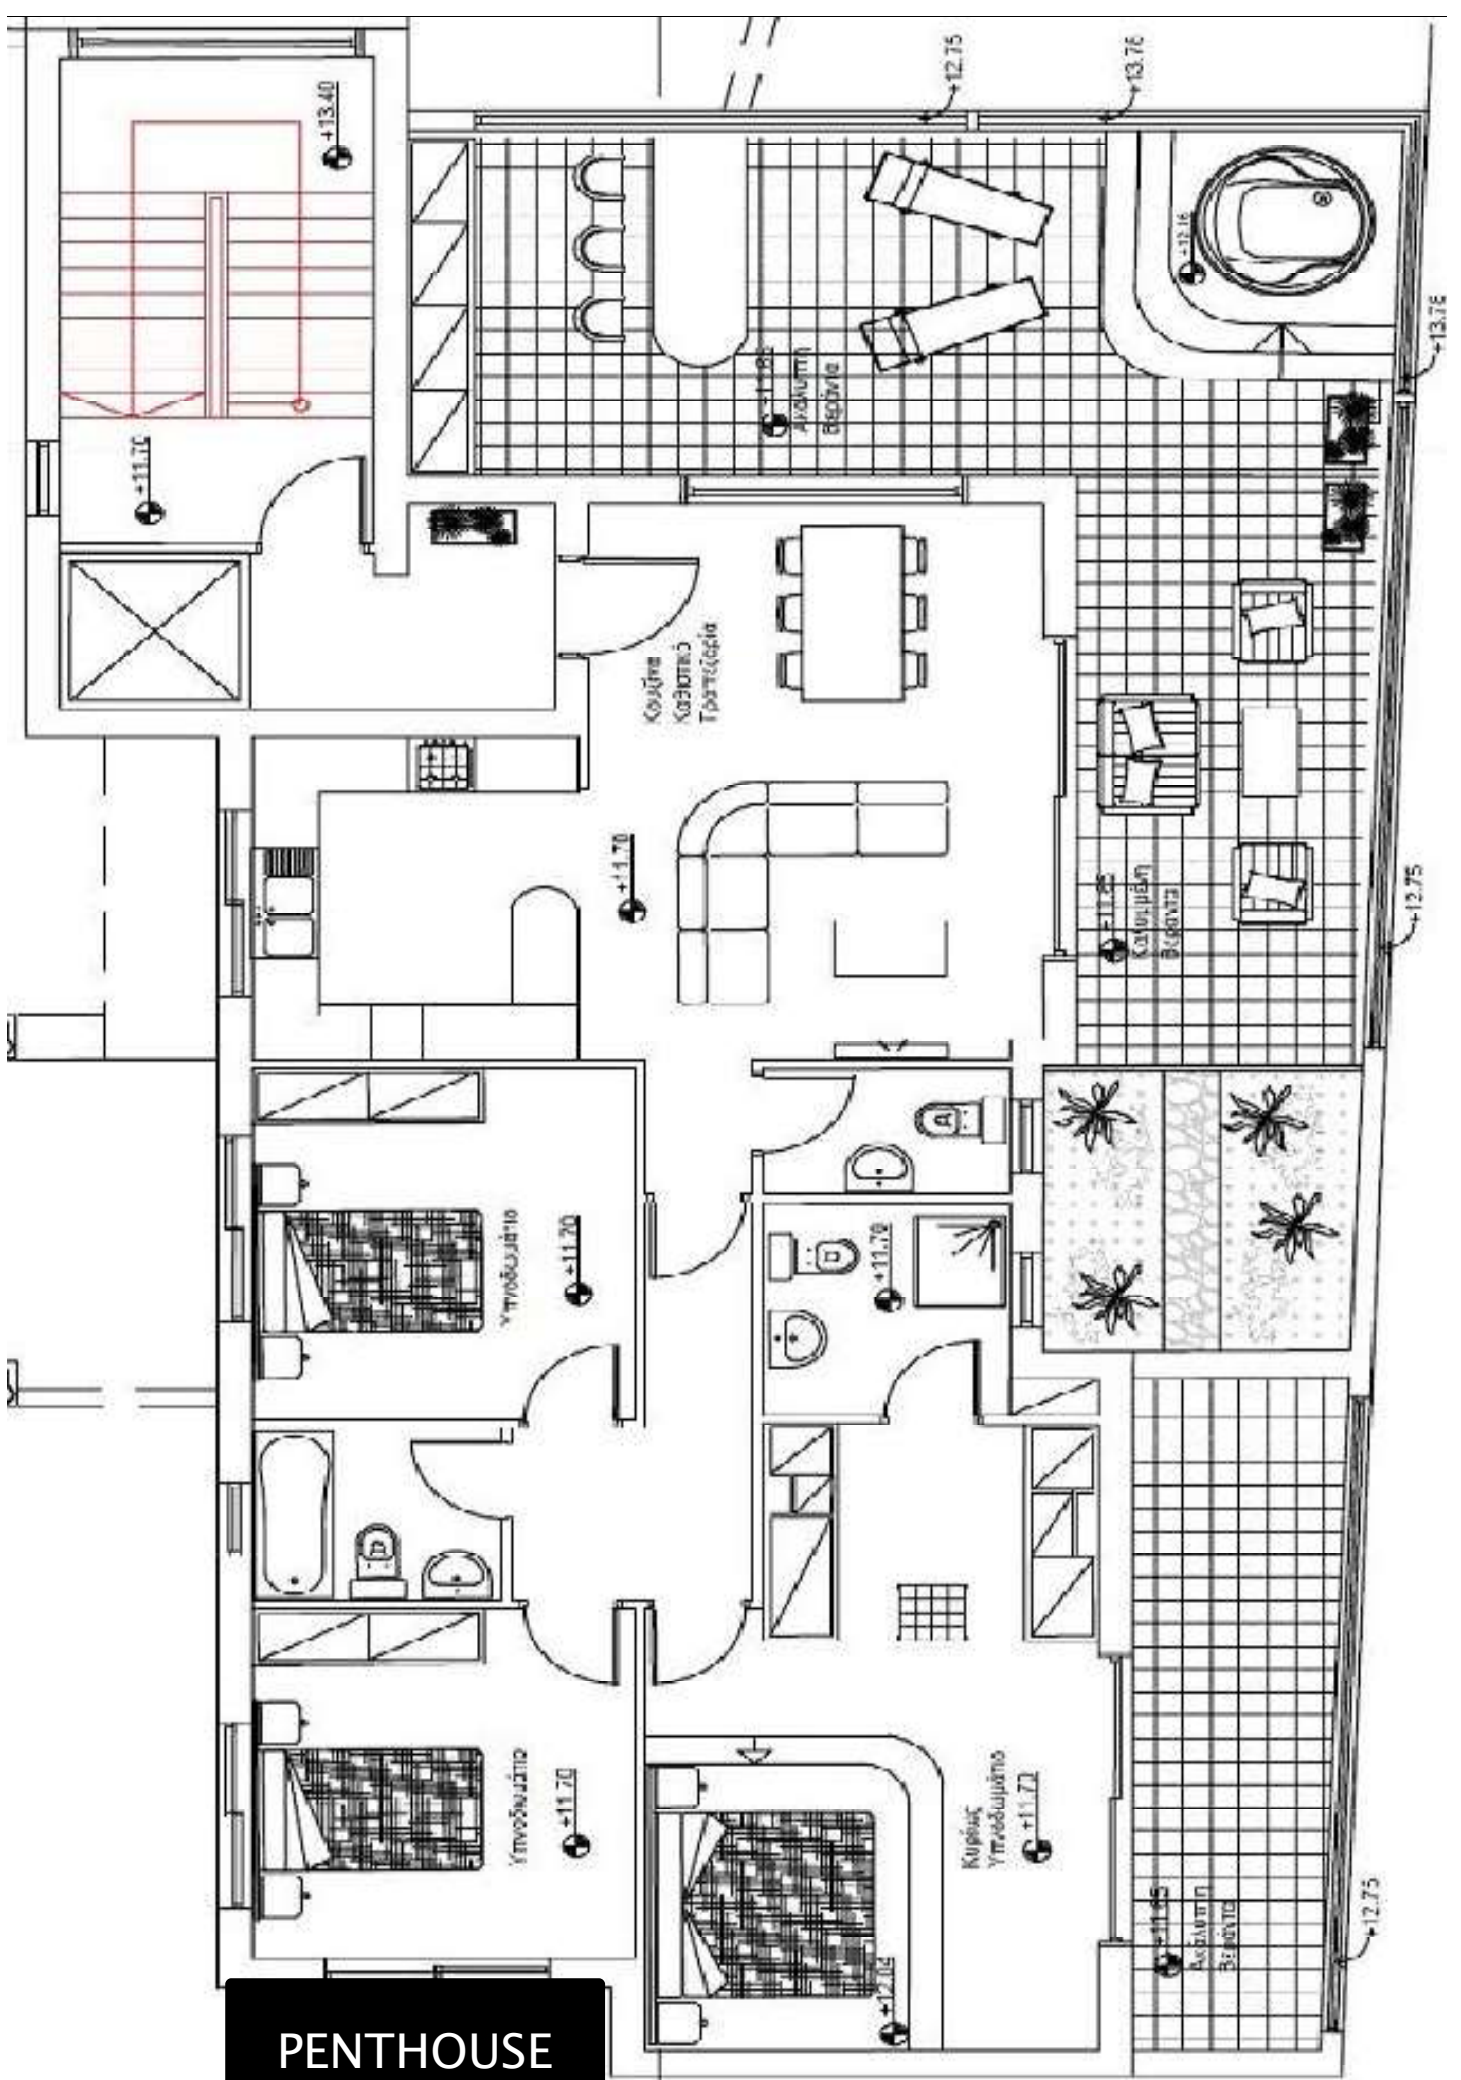

Panthea Area, Limassol

For sale Floors Flats

From €1.550.000+ VAT

General Information

Bedrooms	3-4	Baths	2-3
Cov.area	67-140	Plot	n/a
Parking	1-2	Heating	provision
Pool	no	Cooling	provision
Delivery	2017	Distance to city	1 km

GROUND FLOOR

© Διοικητικό
αριθμός
η Βύσση
μέτρο : 25
παύς : 3m

000 -

1st FLOOR
1-2 BED

PENTHOUSE