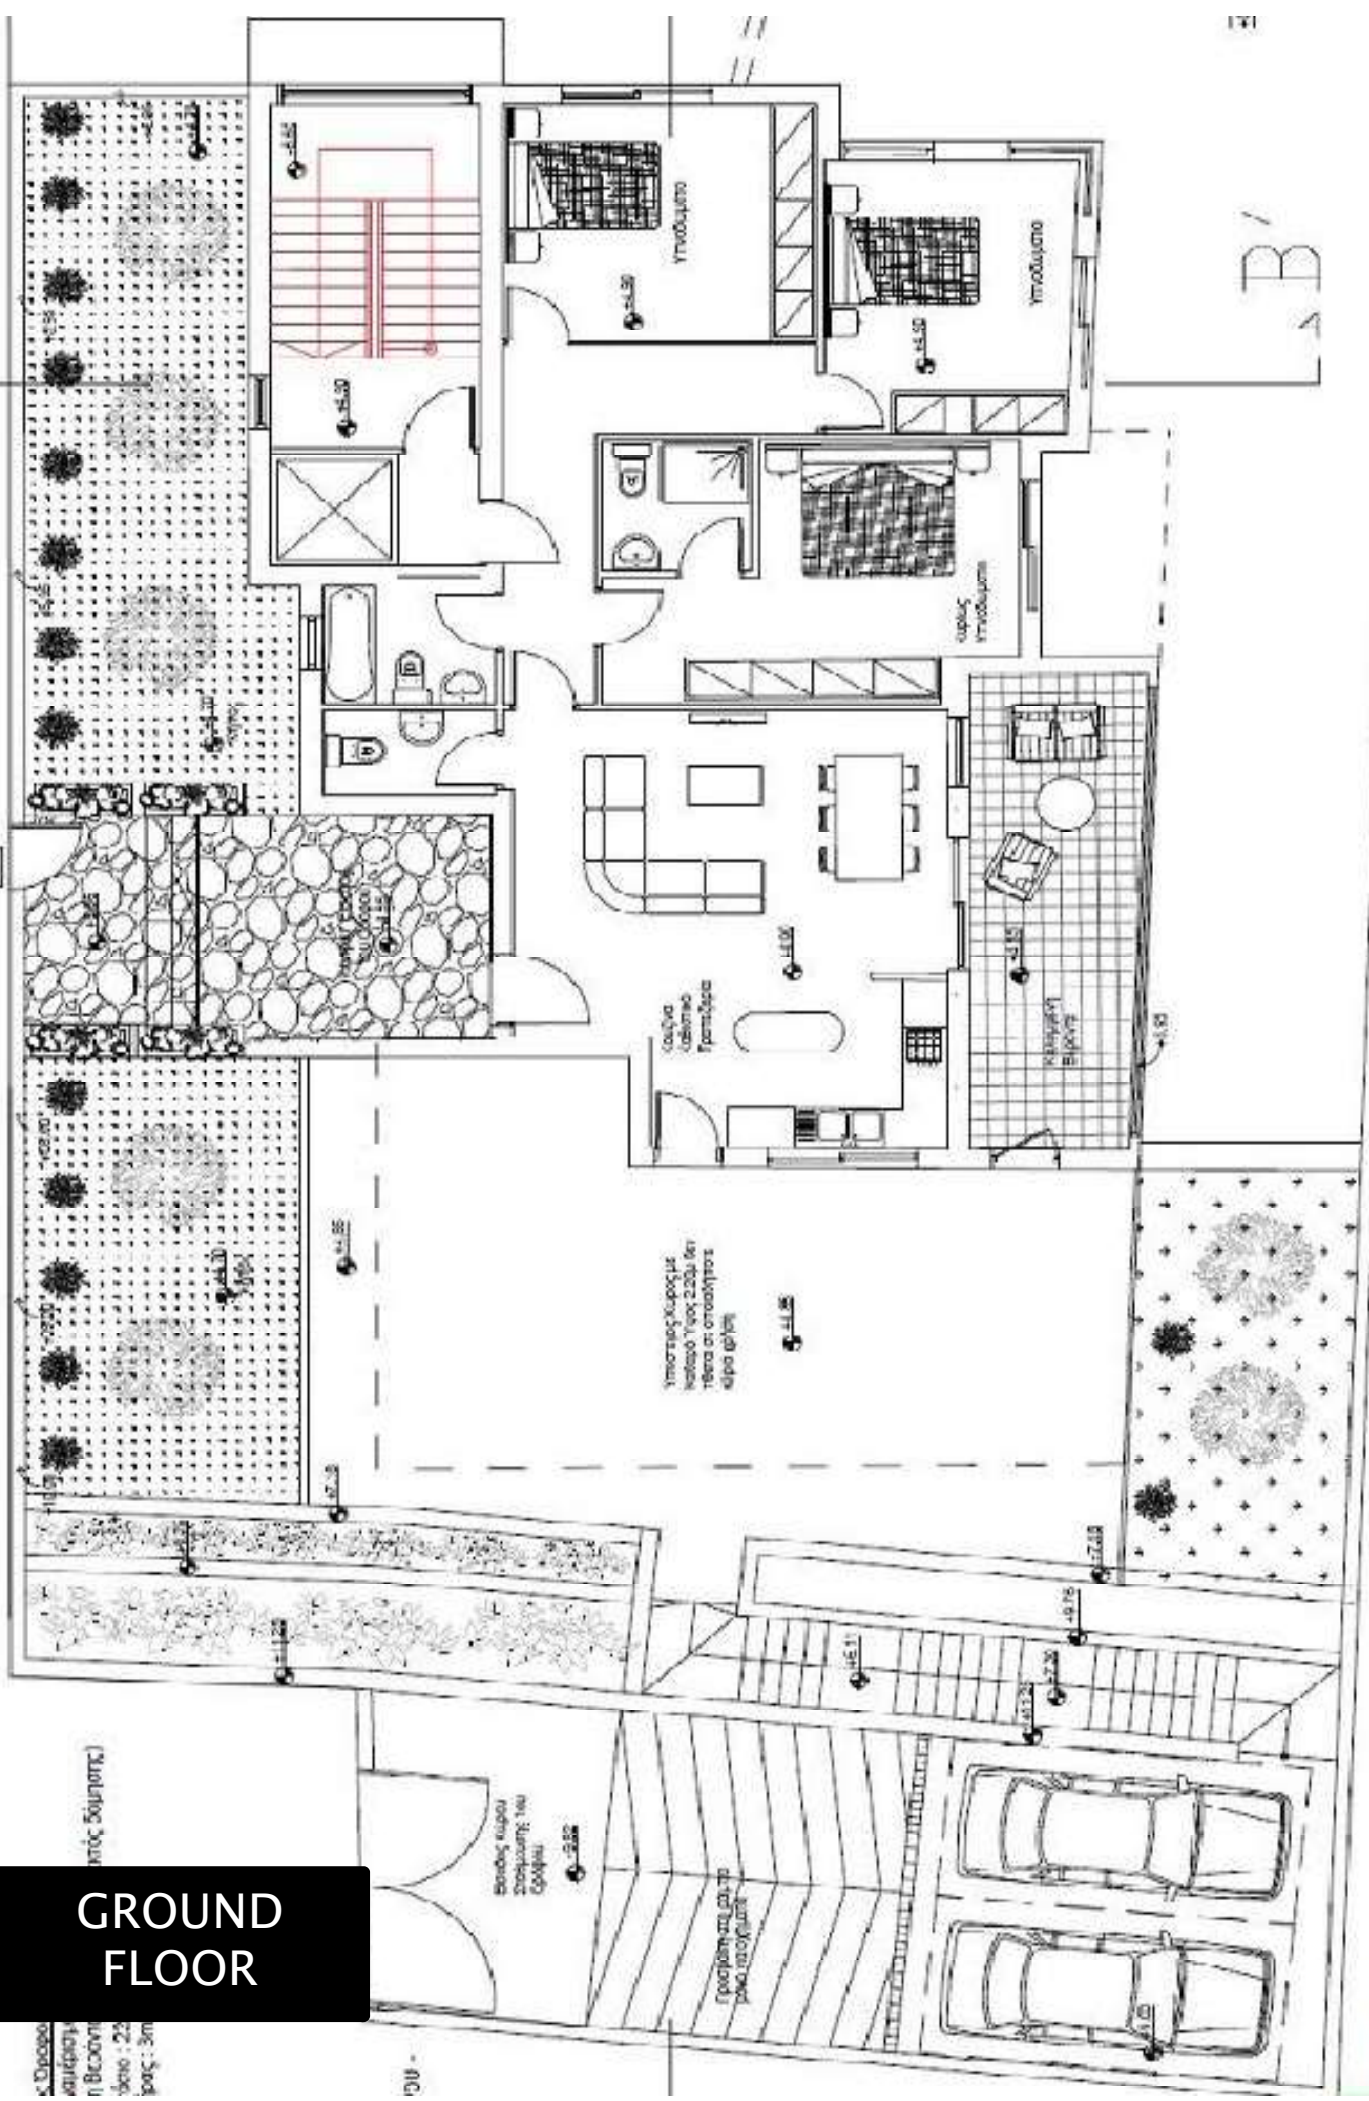

Panthea Area, Limassol

For sale Floors Flats

From €1.550.000+ VAT

General Information

Bedrooms	3-4	Baths	2-3
Cov.area	67-140	Plot	n/a
Parking	1-2	Heating	provision
Pool	no	Cooling	provision
Delivery	2017	Distance to city	1 km

GROUND FLOOR

© Διοικητικό
αριθμός
η Βύσση
μέτρο : 25
παύς : 3m

000 -

1st FLOOR
1-2 BED

PENTHOUSE