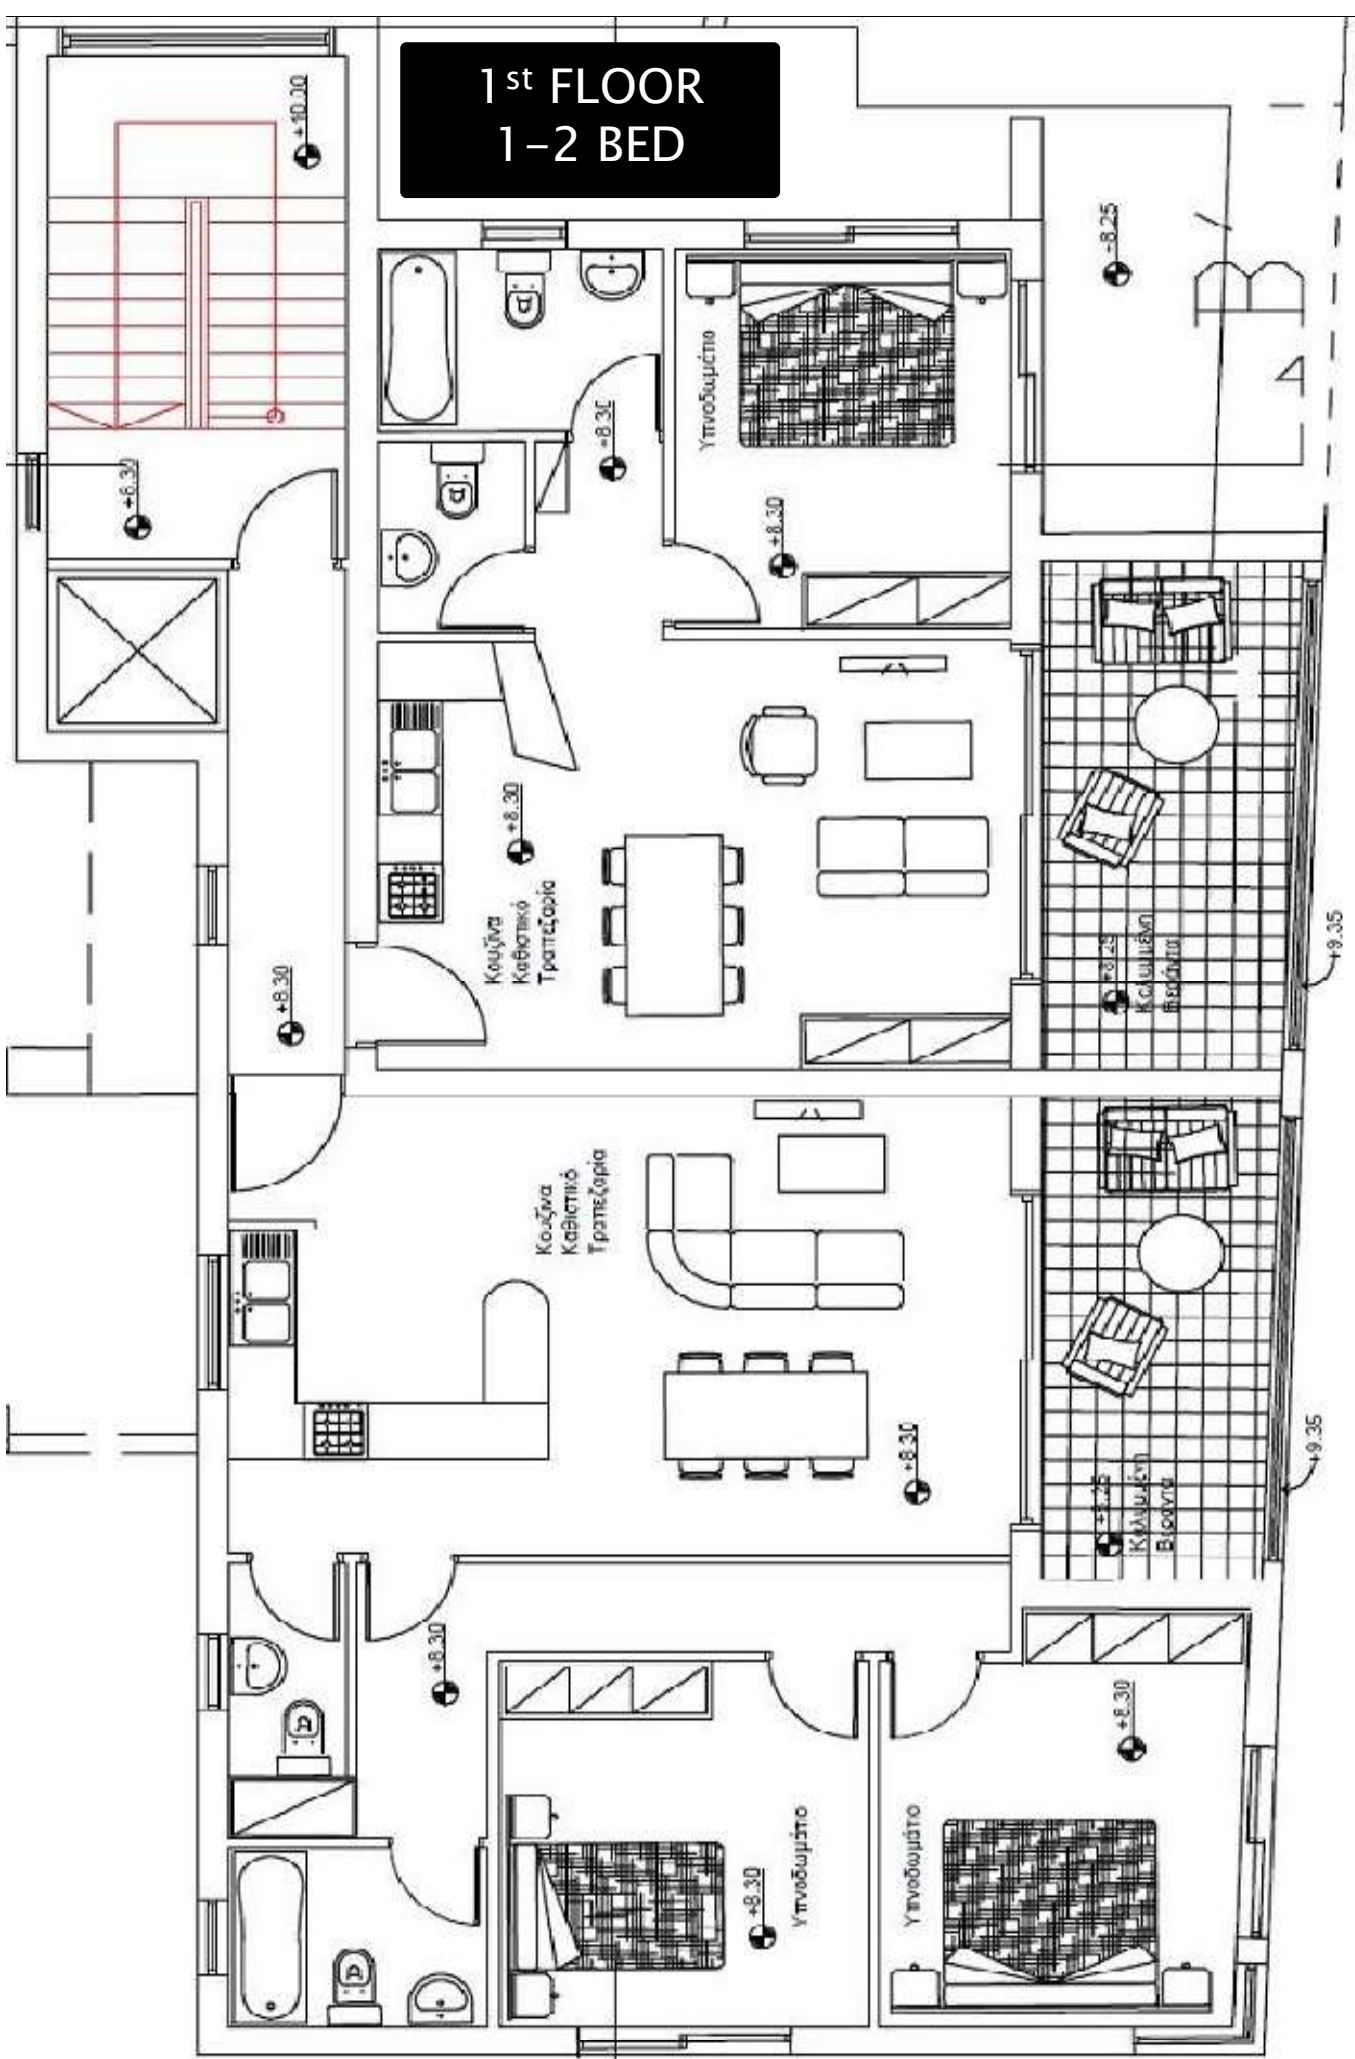

Panthea Area, Limassol

For sale Floors Flats

From €1.550.000+ VAT

General Information

Bedrooms	3-4	Baths	2-3
Cov.area	67-140	Plot	n/a
Parking	1-2	Heating	provision
Pool	no	Cooling	provision
Delivery	2017	Distance to city	1 km

GROUND FLOOR

© Διοικητικό
αριθμός
η Βύσση
μέτρο : 25
παύς : 3m

000 -

1st FLOOR
1-2 BED

PENTHOUSE