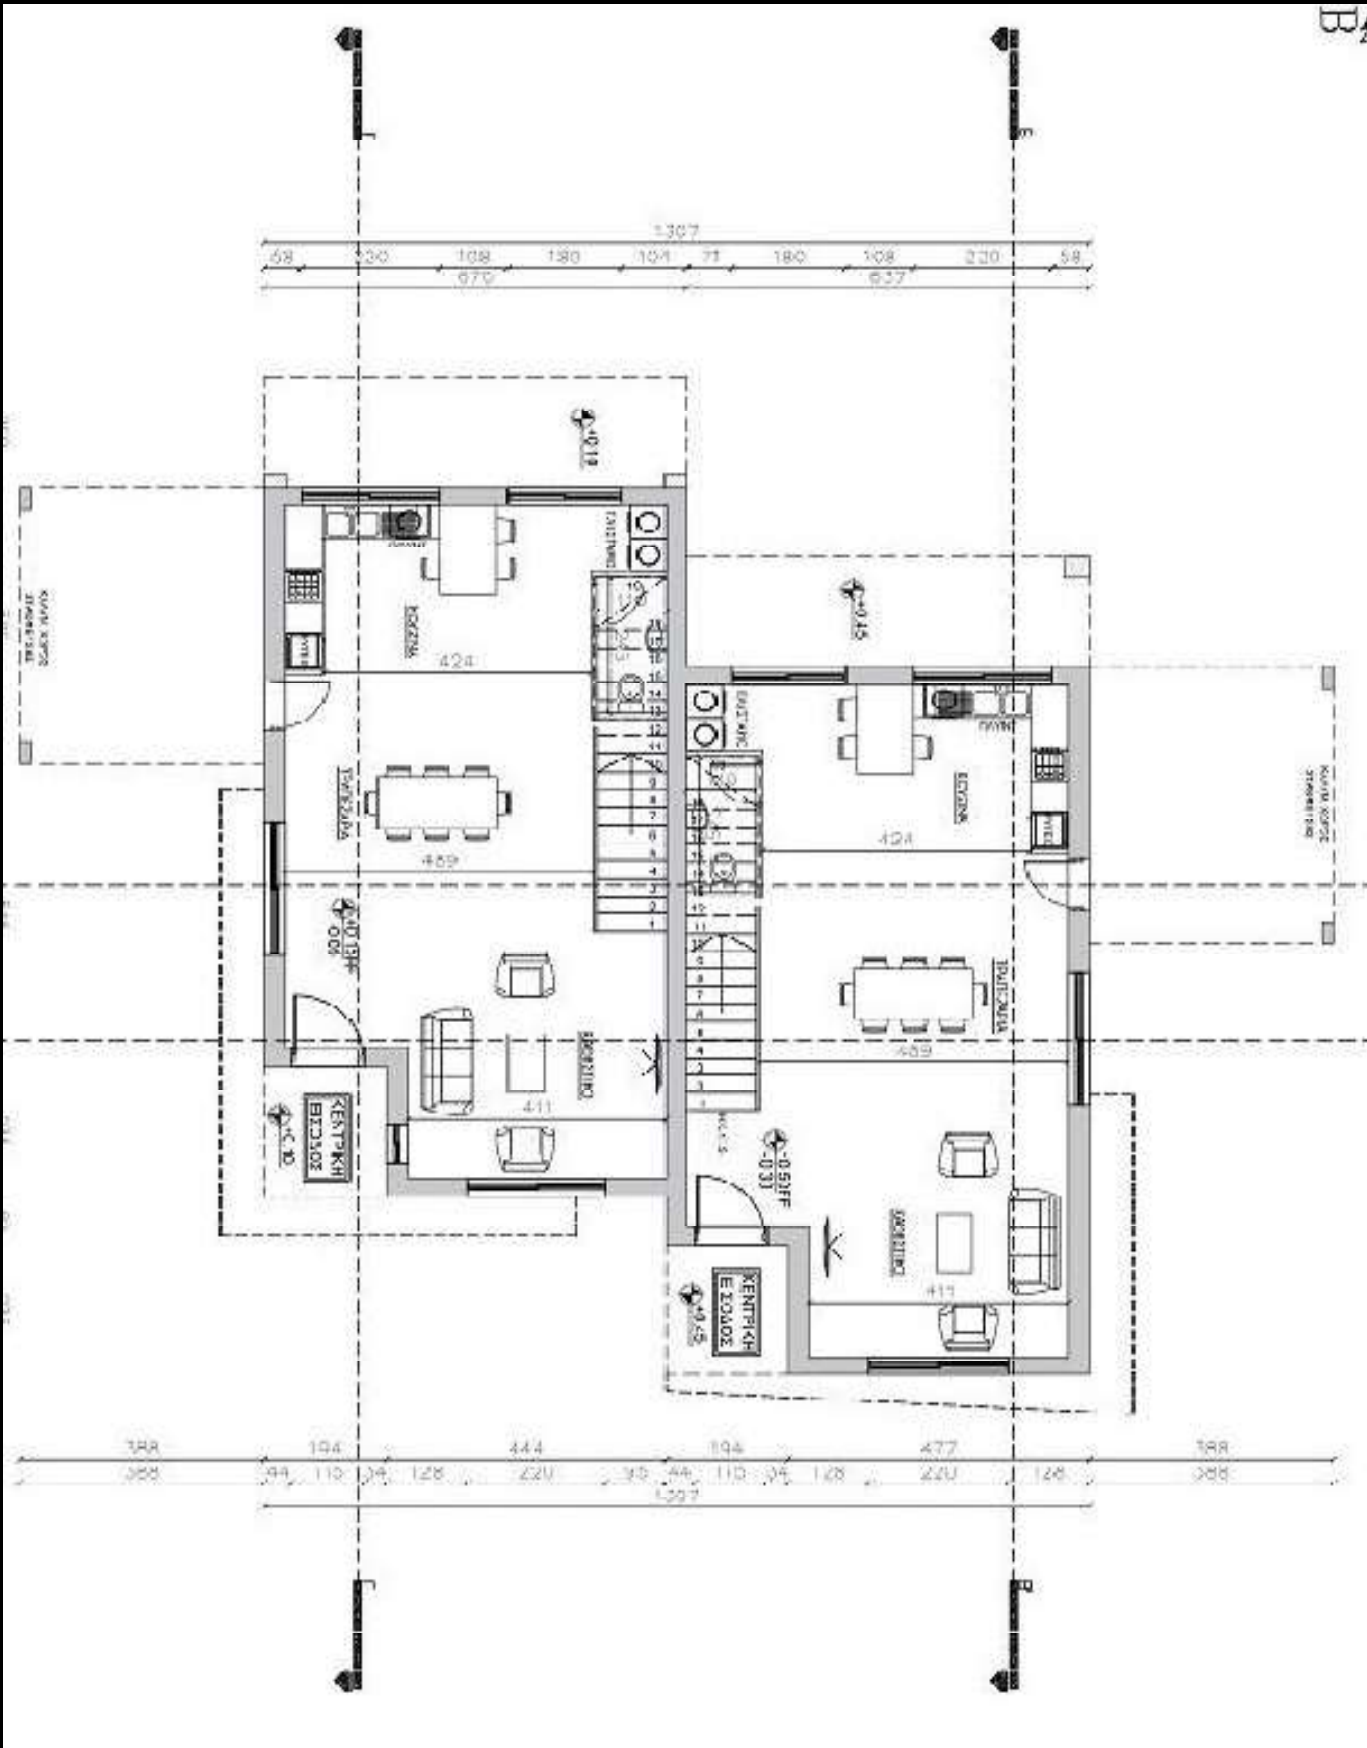

## General Information

Bedrooms	4	Bathrooms	4
Covered area	178.10m <sup>2</sup>	Guest toilet	1
Covered Parking	19.4m <sup>2</sup>	Provision heating	Electrical
Covered Veranda	17.2m <sup>2</sup>	Plot	240–283
Delivery	13 months	Distance to city	2km

# Location

# Ground Floor

# First Floor