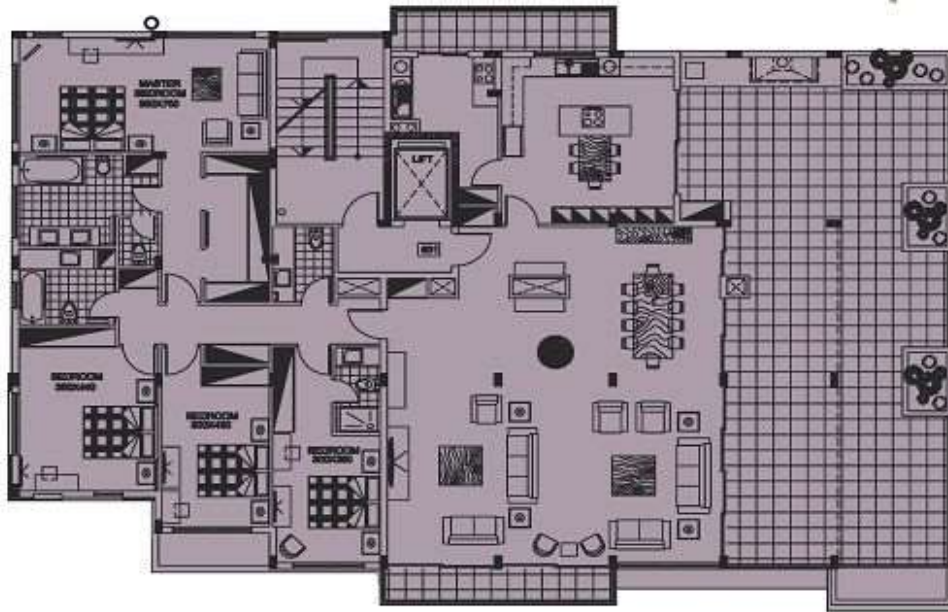

Neapolis, Limassol

For sale Penthouse

From €3.000.000+No vat

General Information

Bedrooms	4	Bathrooms	4
Cov.area	391 m2	Plot	n/a
Parking	covered	Heating	Yes
Pool	Yes	Cooling	Yes
Delivery	1 months	Distance to sea	80m

Apt.	Bedrooms	Total covered area (sqm)	Parking	Storage room (sqm)
401	4	391 m ²	2	16